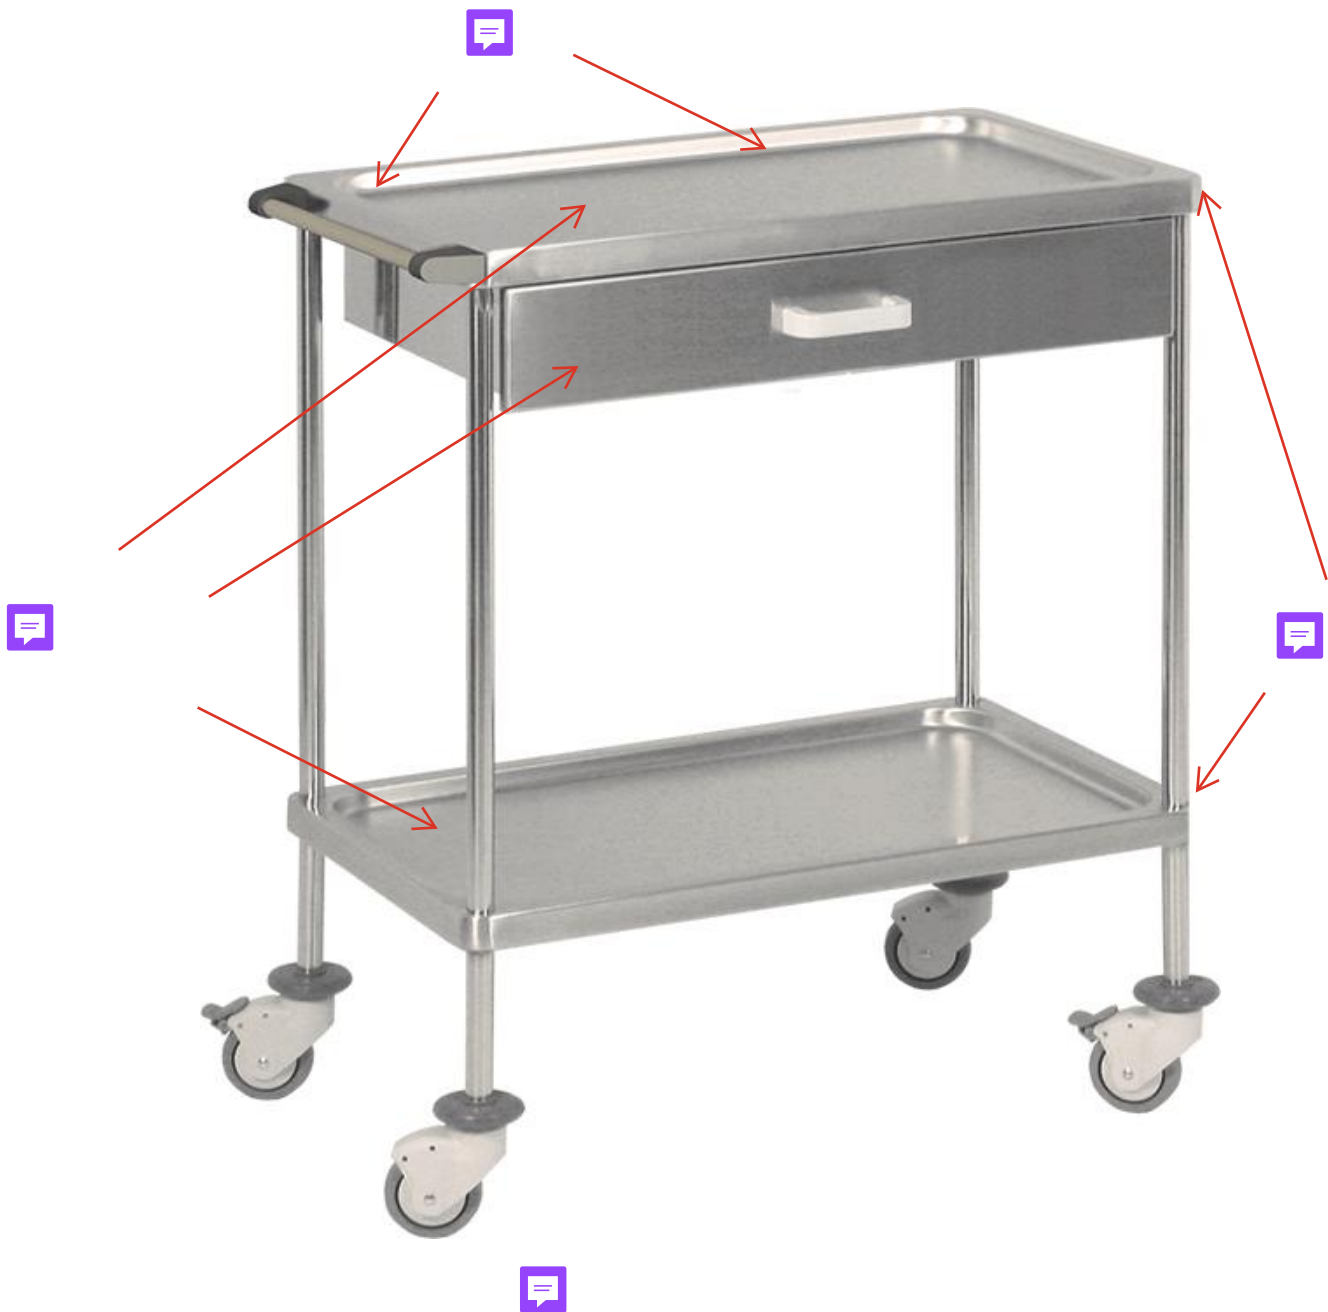

H 226.1

hidemar

dressing trolley with 1 drawer

Two shelves with tray shape and rounded corners

One drawer with handle.

Working dimensions: 680 x 420 x 20 mm .

Lateral handle for easy movement.

Four \varnothing 80 mm castors with bumpers, two of them with brakes.

Made of stainless steel 18/10.

External dimensions (handle included): 730 x 420 x 800 mm (length x width x height)